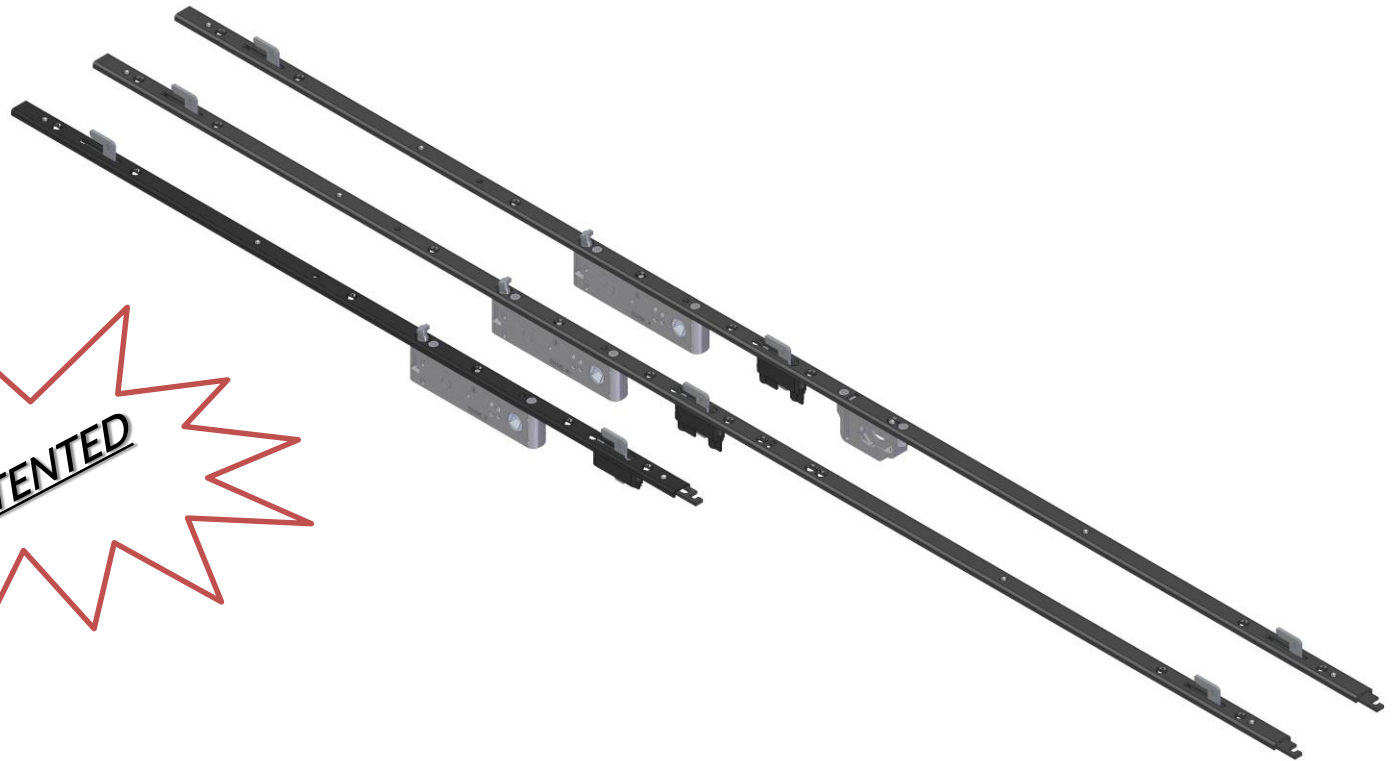

Compatible with CHRONOS EVO

Complete solution for a **MINIMAL DESIGN**