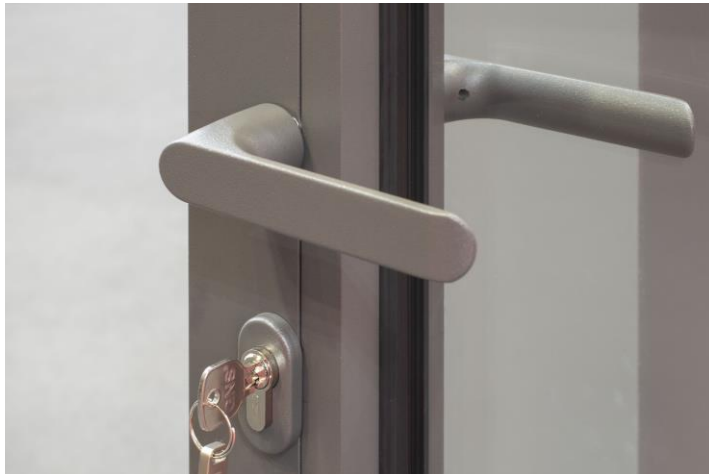

RASATA

Innovative & Roseless
Handle Solution

ONE DESIGN
FOR ALL
OPENINGS

WINDOW

SLIDING

DOOR

RASATA DESIGN

ZED1000S

ZED4000S

RASATA SPINDLE HANDLE

- Minimal design
- Solutions for all windows:
Aluminium – Wood – PVC
- Compatible with all 7mm gearboxes
- Available in all ral colors

Rasata Spindle Handle Fixing solutions

SLIDING system

ASSEMBLING

Compatible with CHRONOS EVO

Complete solution for a **MINIMAL DESIGN**

RASATA DOOR HANDLE

- Minimal design
- Solutions for all Doors:
Aluminium – Wood – PVC
- Available in all ral colors
- Compatible with all Door Locks
- Available single or double

DOOR system

PROFILE MACHINING

DOOR system *ASSEMBLING*

Compatible with

- Standard Locks
- Action Locks

Up & Down Handle
System

ONE DESIGN FOR ALL OPENINGS

ERRETI – GNS - SOTRALU