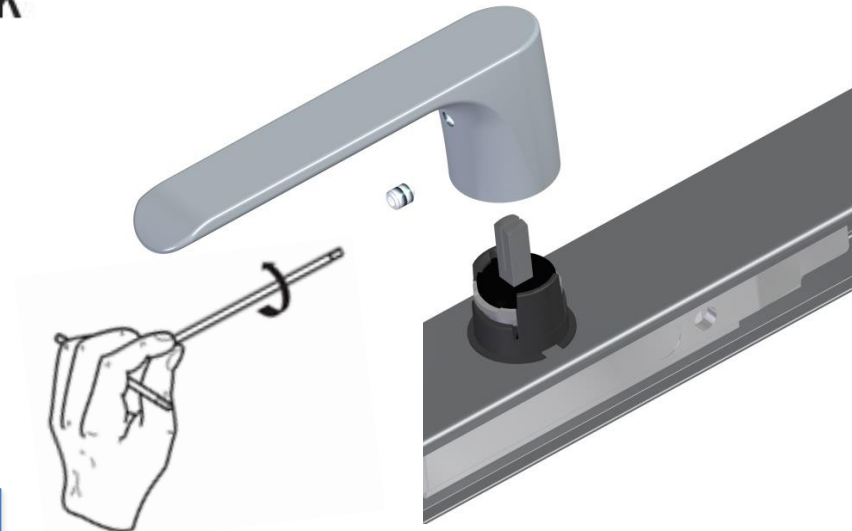

FAST system

- The FASTEST fixing solution
WITHOUT SCREWS
- Only for aluminium series

OMNI system

- The EASY screw fixing solution
- Compatible with all windows material:
ALUMINIUM - WOOD - PVC

FAST system

PROFILE MACHINING

FAST system ASSEMBLING

NO TOOLS NEEDED

OMNI system

PROFILE MACHINING

OMNI system *ASSEMBLING*

Compatible with MINIMAL Gearbox

Mono directional