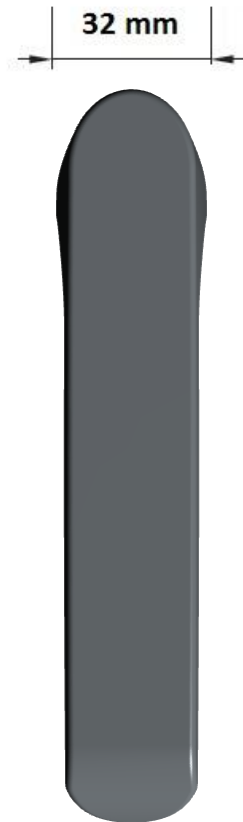

Or

Bi directional

Complete solution for a **MINIMAL DESIGN**

RASATA SLIDING HANDLE

- Minimal design
- Solutions for all sliding Windows and Doors
- Available in all ral colors

SLIDING system

PROFILE MACHINING