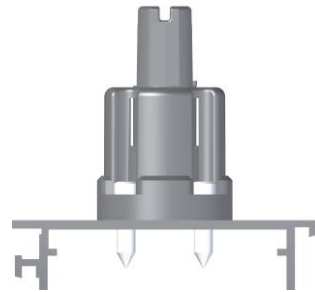

SLIDING system

ASSEMBLING

Compatible with CHRONOS EVO

Complete solution for a **MINIMAL DESIGN**

RASATA DOOR HANDLE

- Minimal design
- Solutions for all Doors:
Aluminium – Wood – PVC
- Available in all ral colors
- Compatible with all Door Locks
- Available single or double

DOOR system

PROFILE MACHINING

DOOR system *ASSEMBLING*

Compatible with

- Standard Locks
- Action Locks

Up & Down Handle
System

ONE DESIGN FOR ALL OPENINGS

ERRETI – GNS - SOTRALU