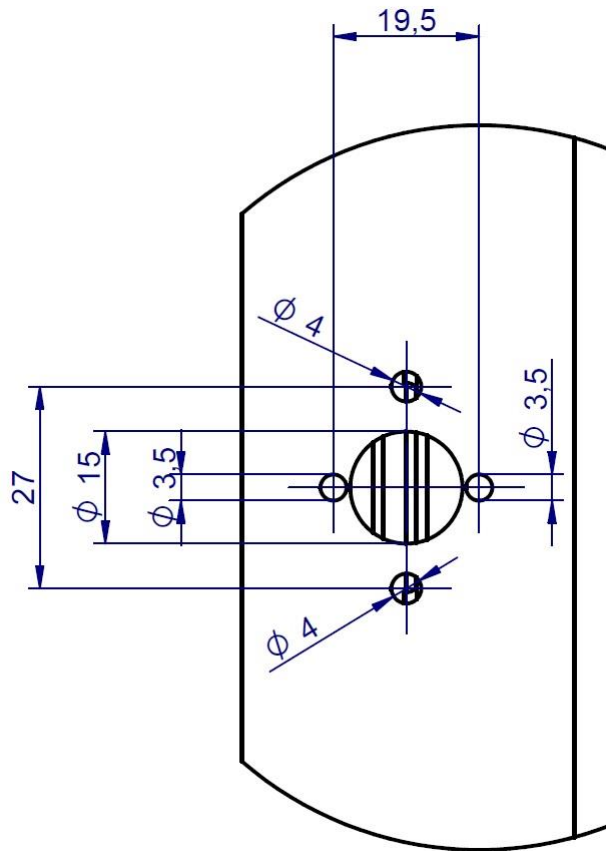

PROFILE MACHINING

FAST system ASSEMBLING

NO TOOLS NEEDED

OMNI system

PROFILE MACHINING

OMNI system *ASSEMBLING*

Compatible with MINIMAL Gearbox

Mono directional