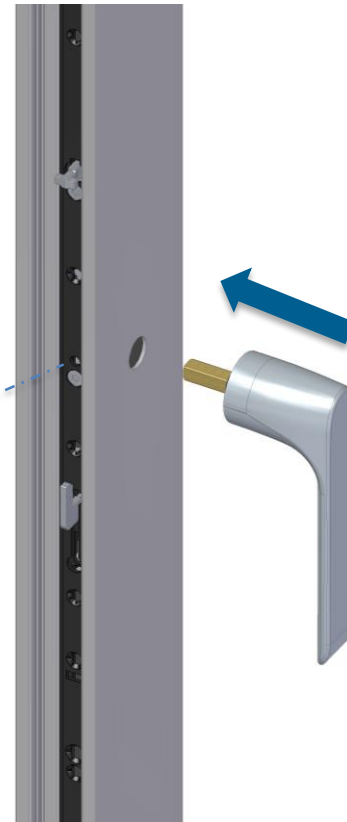

SLIDING system

ASSEMBLING