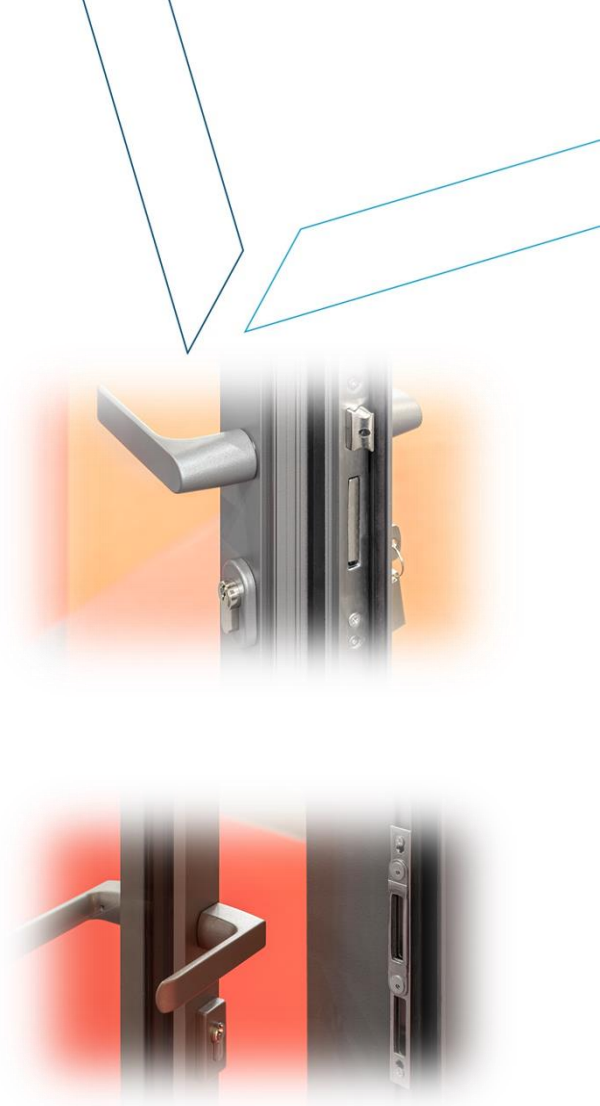

SLIDING system

ASSEMBLING

Compatible with CHRONOS EVO

Complete solution for a **MINIMAL DESIGN**

RASATA DOOR HANDLE

- Minimal design
- Solutions for all Doors:
Aluminium – Wood – PVC
- Available in all ral colors
- Compatible with all Door Locks
- Available single or double