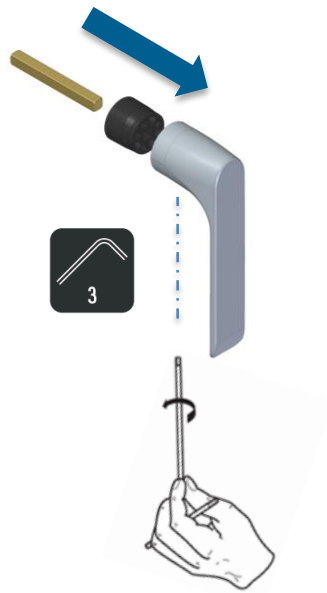

Or

Bi directional

Complete solution for a **MINIMAL DESIGN**

RASATA SLIDING HANDLE

- Minimal design
- Solutions for all sliding Windows and Doors
- Available in all ral colors

SLIDING system

PROFILE MACHINING

SLIDING system

ASSEMBLING

Compatible with CHRONOS EVO

Complete solution for a **MINIMAL DESIGN**

RASATA DOOR HANDLE

- Minimal design
- Solutions for all Doors:
Aluminium – Wood – PVC
- Available in all ral colors
- Compatible with all Door Locks
- Available single or double