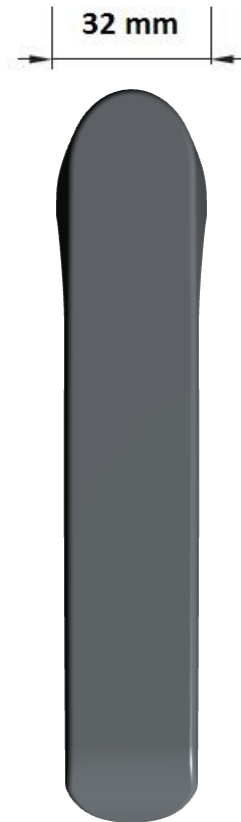

PROFILE MACHINING

FAST system ASSEMBLING

NO TOOLS NEEDED

OMNI system

PROFILE MACHINING

OMNI system *ASSEMBLING*

Compatible with MINIMAL Gearbox

Mono directional