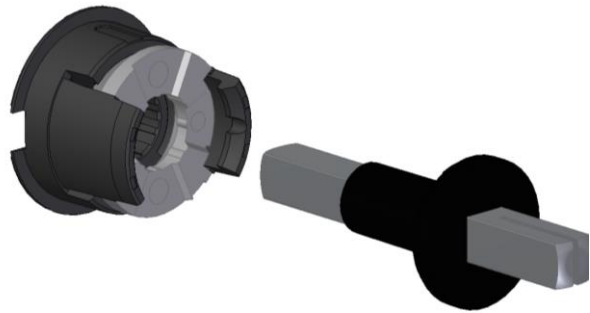

Rasata Spindle Handle Fixing solutions

FAST system

- The FASTEST fixing solution
  WITHOUT SCREWS
- Only for aluminium series