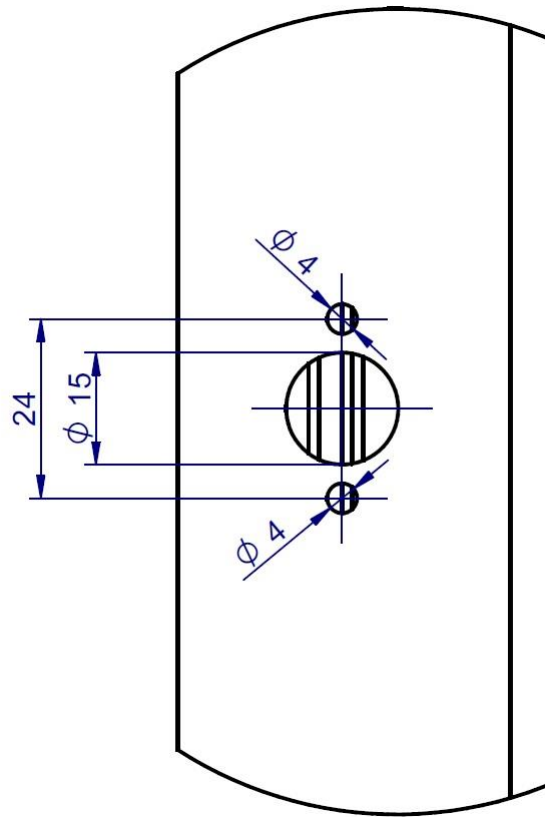

FAST system

PROFILE MACHINING