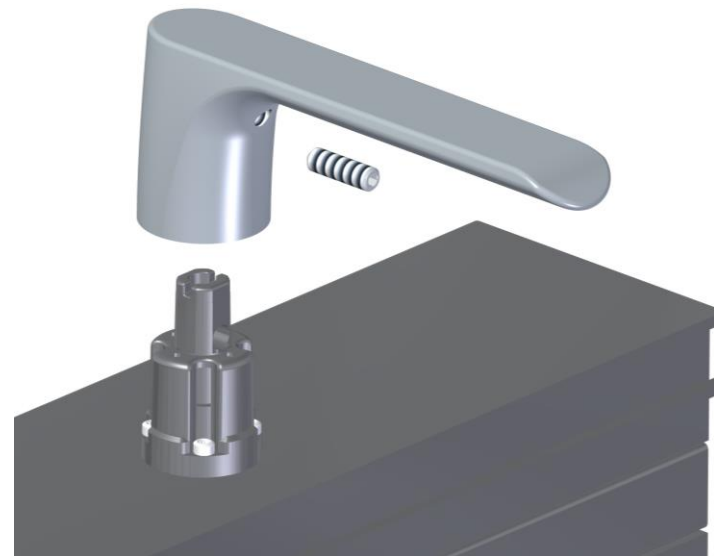

RASATA

Innovative & Roseless
Handle Solution

ONE DESIGN
FOR ALL
OPENINGS

WINDOW

SLIDING

DOOR

RASATA DESIGN

ZED1000S

Or

Bi directional

Complete solution for a **MINIMAL DESIGN**

RASATA SLIDING HANDLE

- Minimal design
- Solutions for all sliding Windows and Doors
- Available in all ral colors

SLIDING system

PROFILE MACHINING

SLIDING system

ASSEMBLING

Compatible with CHRONOS EVO

Complete solution for a **MINIMAL DESIGN**

RASATA DOOR HANDLE

- Minimal design
- Solutions for all Doors:
Aluminium – Wood – PVC
- Available in all ral colors
- Compatible with all Door Locks
- Available single or double

DOOR system

PROFILE MACHINING

DOOR system *ASSEMBLING*

Compatible with

- Standard Locks
- Action Locks

Up & Down Handle
System

ONE DESIGN FOR ALL OPENINGS

ERRETI – GNS - SOTRALU