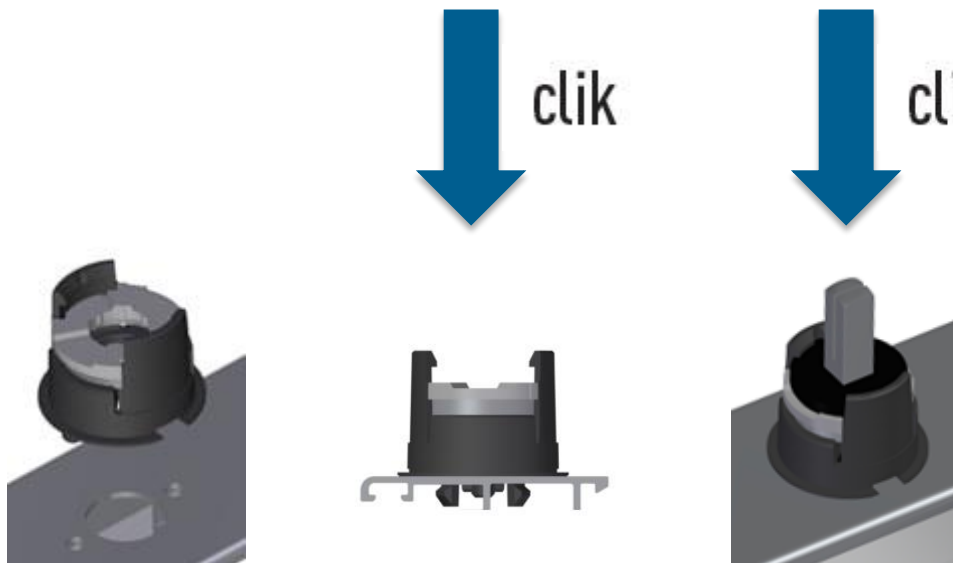

FAST system

- The FASTEST fixing solution
WITHOUT SCREWS
- Only for aluminium series

OMNI system

- The EASY screw fixing solution
- Compatible with all windows material:
ALUMINIUM - WOOD - PVC

FAST system

PROFILE MACHINING

FAST system ASSEMBLING

NO TOOLS NEEDED

OMNI system

PROFILE MACHINING

OMNI system *ASSEMBLING*

Compatible with MINIMAL Gearbox

Mono directional