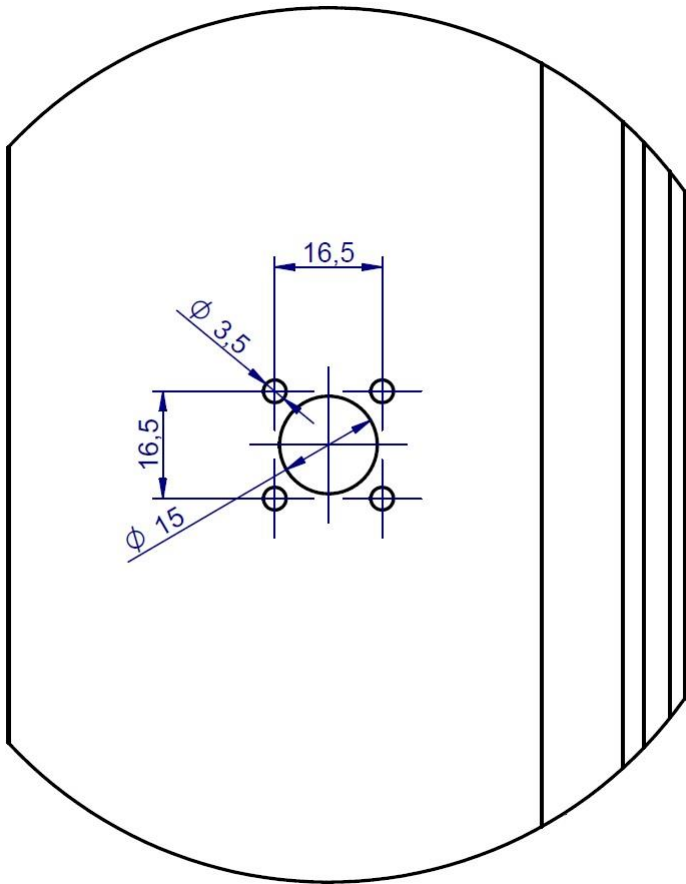

DOOR system

PROFILE MACHINING