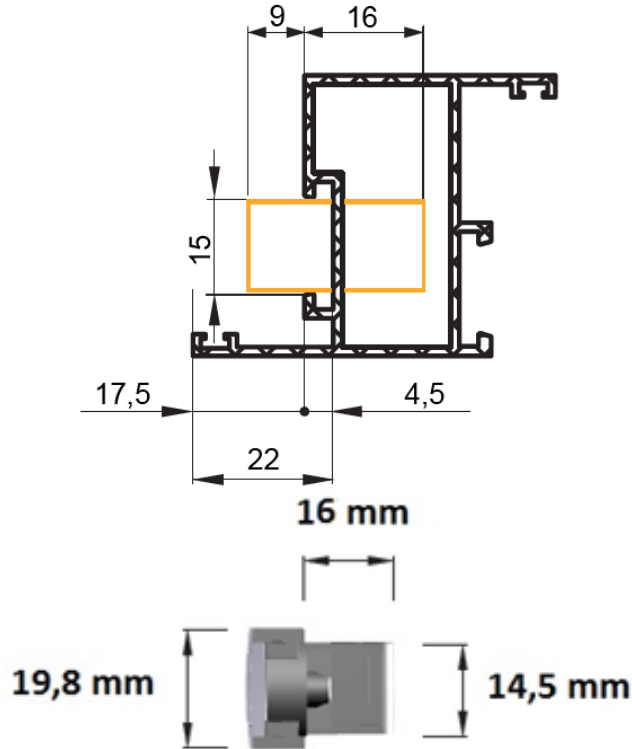

PROFILE MACHINING

FAST system ASSEMBLING

NO TOOLS NEEDED

OMNI system

PROFILE MACHINING

OMNI system *ASSEMBLING*

Compatible with MINIMAL Gearbox

Mono directional